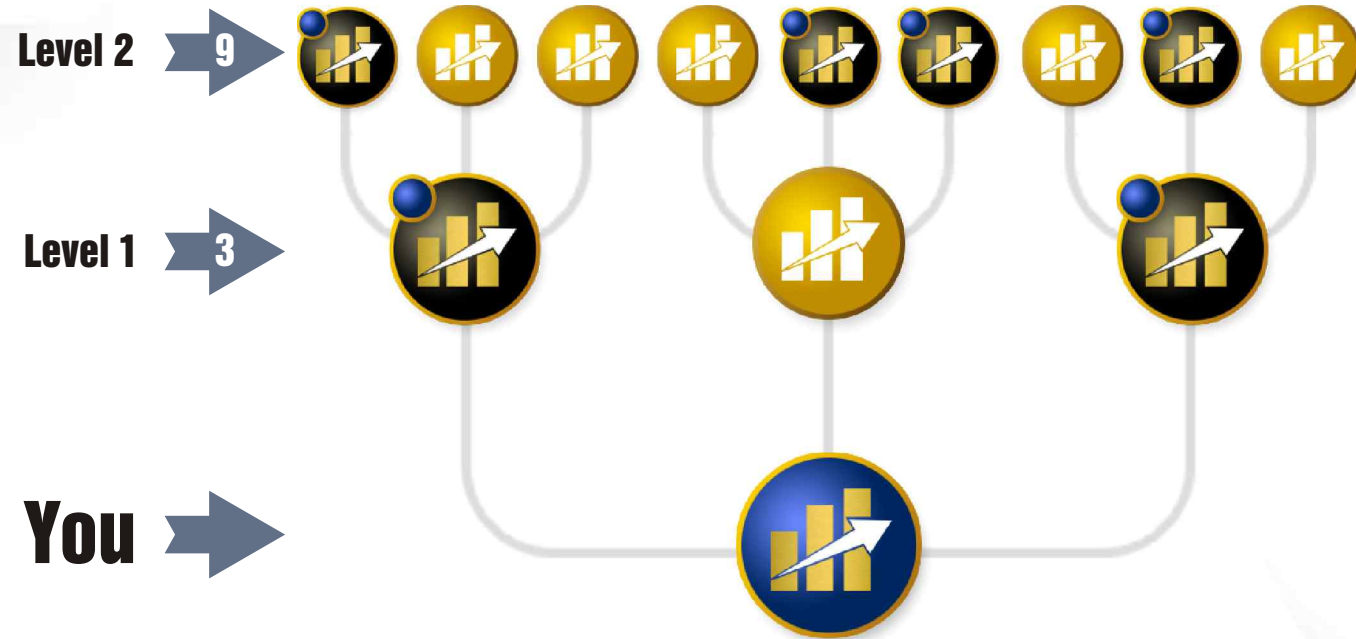

## PERMANENT MATRIXES

## TIME-LIMITED MATRIXES

(Matrixes expire after 18 months)

**M25\$ MATRIX = 25\$**  
**M75\$ MATRIX = 25\$ + 75\$ = 100\$**  
**M125\$ MATRIX = 25\$ + 75\$ + 125\$ = 225\$**  
**M250\$ MATRIX = 25\$ + 75\$ + 125\$ + 250\$ = 475\$**  
**M500\$ MATRIX = 25\$ + 75\$ + 125\$ + 250\$ + 500\$ = 975\$**  
**M1000\$ MATRIX = 25\$ + 75\$ + 125\$ + 250\$ + 500\$ + 1000\$ = 1975\$**

# MATRIX Example for 2 levels

A person in any matrix in the first level can have max 3 partners, a fourth partner and the next ones are placed in higher levels (placement from left to right)

# BONUSES AND MINING POWER